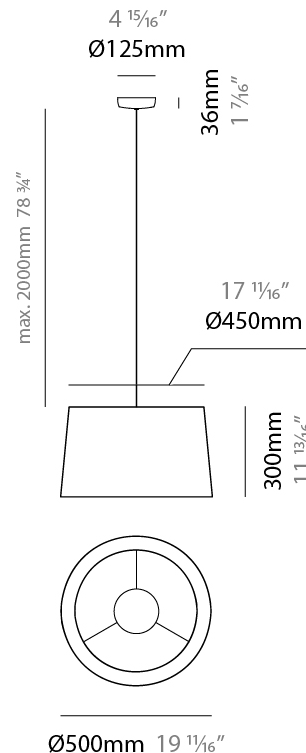

DRUM SUSPENSION

D111060-

base number   Finish Options   Finish Options

1. To build a product code in our configurator select the specify button on the base model # product page
2. To build a manual product code on this datasheet choose from the options listed below in blue font and add the suffix to the base model #

GENERAL

Series: Drum
Brand: Ole
Division: Design
Mounting Type: Suspension
Mounting Location: Ceiling
Subcategory: Up/Down Light

PHYSICAL

Shape: Drum
Diameter (mm): 500
Diameter (in): 19 11/16
Height (mm): 300
Height (in): 11 13/16
Max. Overall Height (mm): 2300
Max. Overall Height (in): 90 9/16
Light Distribution: Direct / Indirect
Weight (kg): 2.8
Weight (lbs): 6.2
Fixture Finish: BEI / BLK / BLU / COG / DGN / GRY / MRN / MOC / MUS / OLV / SIL / STN / TER / WHI
Holder Finish: BLK
Fixture Material: Fabric Cord / Metal
Cable Details: 2000mm Cable
Upon Request: Other fabric cord colors available upon request (see downloadable finish chart)

ELECTRICAL

Number of Lamps: 1
Lamp Type: LED Retrofit
Lamp Shape: A19
Bulb Included: Bulb Not Included
Max. Wattage Per Lamp (W): 15
Lamp Base: E26
Input Voltage (V): 120
Upon Request: 277Vac / GU24

LED

OPTICAL

RATINGS AND CERTIFICATIONS

Certified By: Certified for North American Standards
IP rating: IP20

PROJECT	_____
TYPE	_____
SPECIFIER	_____
QUANTITY	_____
DATE	_____