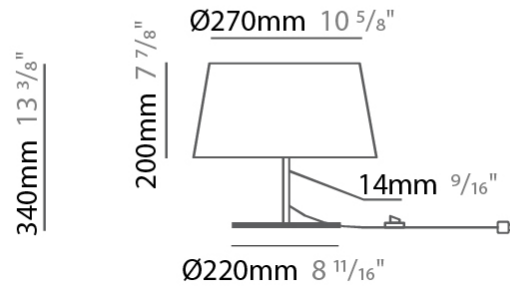

PROJECT
TYPE
SPECIFIER
QUANTITY
DATE

DRUM PORTABLE

D114010-

base number Finish
Options

1. To build a product code in our configurator select the specify button on the base model # product page
2. To build a manual product code on this datasheet choose from the options listed below in blue font and add the suffix to the base model #

GENERAL

Series: Drum
Brand: Ole
Division: Design
Mounting Type: Portable
Mounting Location: Table
Subcategory: Ambient

PHYSICAL

Shape: Drum
Diameter (mm): 300
Diameter (in): 11 ¹³/₁₆
Height (mm): 340
Height (in): 13 ³/₈
Light Distribution: Direct / Indirect
Weight (kg): 1.7
Weight (lbs): 3.7
Diffuser: Cord Shade - Beige / Black / Blue / Brown / Dark Green / Green / Gray / Lithium / Maroon / Marsala / Red / Silver / Stone / White
Fixture Finish: GWT
Fixture Material: Fabric Cord / Metal

ELECTRICAL

Number of Lamps: 1
Lamp Type: LED Retrofit
Lamp Shape: A19
Bulb Included: Bulb Not Included
Max. Wattage Per Lamp (W): 15
Lamp Base: E26
Input Voltage (V): 120
Upon Request: 277Vac / GU24

LED

OPTICAL

RATINGS AND CERTIFICATIONS

Certified By: Certified for North American Standards
IP rating: IP20

Ø300mm 11 ¹³/₁₆"