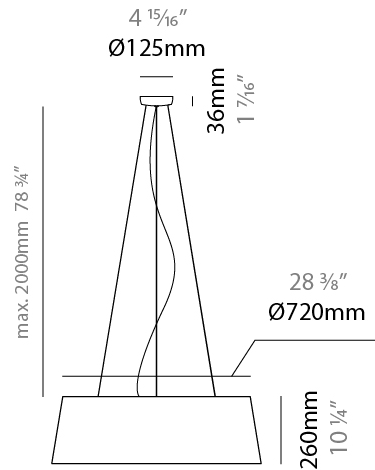

D111064-

base number _____
Finish Options _____
Finish Options _____

1. To build a product code in our configurator select the specify button on the base model # product page
2. To build a manual product code on this datasheet choose from the options listed below in blue font and add the suffix to the base model #

GENERAL

Series: Drum _____
Brand: Ole _____
Division: Design _____
Mounting Type: Suspension _____
Mounting Location: Ceiling _____
Subcategory: Up/Down Light _____

PHYSICAL

Shape: Drum _____
Diameter (mm): 800 _____
Diameter (in): 31 1/2 _____
Height (mm): 260 _____
Height (in): 10 1/4 _____
Max. Overall Height (mm): 2260 _____
Max. Overall Height (in): 89 _____
Light Distribution: Direct / Indirect _____
Weight (kg): 4.6 _____
Weight (lbs): 10.12 _____
Fixture Finish: BEI / BLK / BLU / COG / DGN / GRY / MRN / MOC / MUS / OLV / SIL / STN / TER / WHI _____
Holder Finish: BLK _____
Fixture Material: Fabric Cord / Metal _____
Cable Details: 2000mm Cable _____
Upon Request: Other fabric cord colors available upon request (see downloadable finish chart) _____

ELECTRICAL

Number of Lamps: 4 _____
Lamp Type: LED Retrofit _____
Lamp Shape: A19 _____
Bulb Included: Bulb Not Included _____
Max. Wattage Per Lamp (W): 15 _____
Lamp Base: E26 _____
Input Voltage (V): 120 _____
Upon Request: 277Vac / GU24 _____

LED

OPTICAL

RATINGS AND CERTIFICATIONS

Certified By: Certified for North American Standards _____
IP rating: IP20 _____